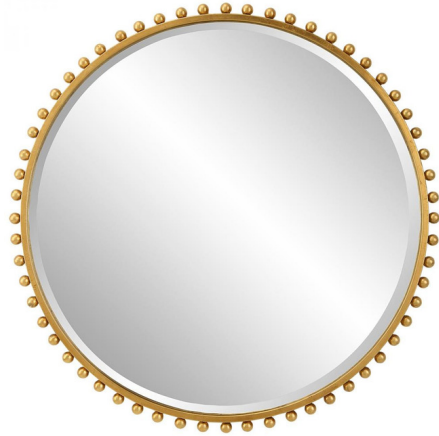

Description

Petite iron spheres line the outer edge of the Taza mirror round frame, finished in a timeless gold leaf. Mirror features a generous 1 1/4 inch bevel.

Shown in gold leaf / clear

Specifications

COLOR	Clear
BODY FINISH	Gold Leaf
WATTAGE	N/A
DIMMER	N/A
DIMENSIONS	30"W x 30"H x 0.19"D
BULB	N/A

CLICK TO VIEW PRODUCT

Notes: