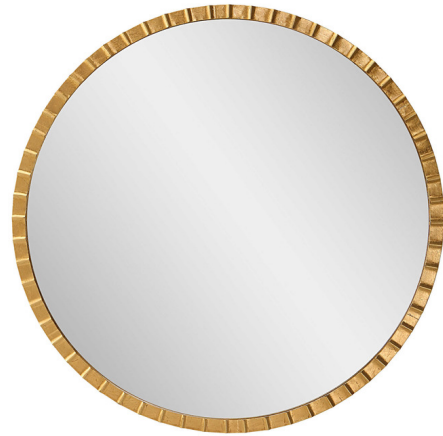

Lightology

lightology.com
866-954-4489
06-30-26

Project: _____

Company: _____

Location: _____ Fixture Type: _____

SPEC #: **UTT1117328**

Approved On: _____ Approved By: _____

Dandridge Round Mirror By Uttermost

Description

The Dandridge Round Mirror is constructed from hand forged iron with noticeable raised ridges for a touch of industrial influence. Finished in a metallic gold leaf finish with light distressing.

Shown in gold leaf / clear

Specifications

COLOR	Clear
BODY FINISH	Gold Leaf
WATTAGE	N/A
DIMMER	N/A
DIMENSIONS	42"W x 42"H x 0.19"D
BULB	N/A

CLICK TO VIEW PRODUCT

Notes: