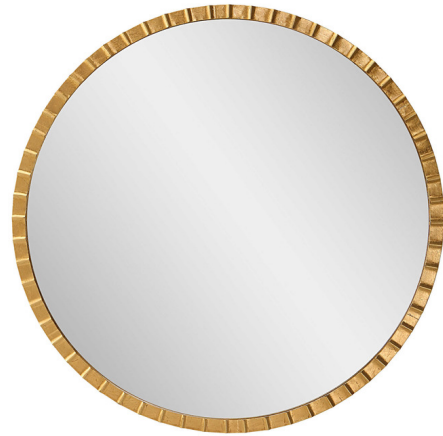

Lightology

lightology.com
866-954-4489
04-22-26

Project: _____

Company: _____

Location: _____ Fixture Type: _____

SPEC #: **UTT1117328**

Approved On: _____ Approved By: _____

Dandridge Round Mirror By Uttermost

Description

The Dandridge Round Mirror is constructed from hand forged iron with noticeable raised ridges for a touch of industrial influence. Finished in a metallic gold leaf finish with light distressing.

Shown in gold leaf / clear

Specifications

COLOR	Clear
BODY FINISH	Gold Leaf
WATTAGE	N/A
DIMMER	N/A
DIMENSIONS	42"W x 42"H x 0.19"D
BULB	N/A

CLICK TO VIEW PRODUCT

Notes: