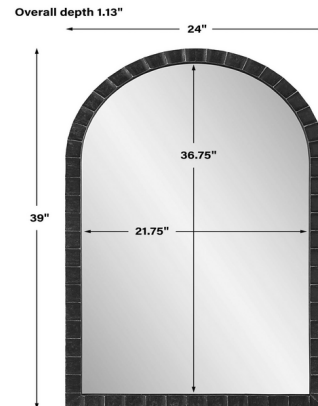

Description

Dandridge Arch Mirror is constructed from hand forged iron with noticeable raised ridges for a touch of industrial influence. Finished in a slightly distressed matte black with silver undertones.

Shown in matte black / clear

Specifications

COLOR	Clear
BODY FINISH	Matte Black
WATTAGE	N/A
DIMMER	N/A
DIMENSIONS	21.75"W x 36.75"H x 0.16"D
BULB	N/A

CLICK TO VIEW PRODUCT

Notes: