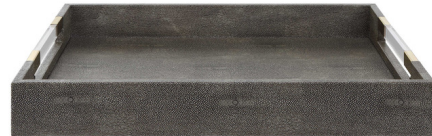

Lightology

lightology.com
866-954-4489
05-01-26

Project: _____

Company: _____

Location: _____ Fixture Type: _____

SPEC #: **UTT1117337**

Approved On: _____ Approved By: _____

Wessex Tray By Uttermost

Description

The Wessex Tray is covered in an elegant gray faux shagreen with clear acrylic handles and aged gold accents.

Shown in aged gold / gray

Specifications

COLOR	Gray
BODY FINISH	Aged Gold
WATTAGE	N/A
DIMMER	N/A
DIMENSIONS	19"W x 3"H x 14"D
BULB	N/A