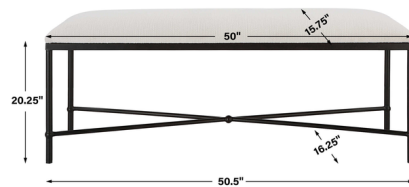

## Avenham Long Bench By Uttermost

### Description

The Avenham Long Bench is modern yet inspired by the classics and displays a stylish iron frame, upholstered in a crisp white textured fabric.

Shown in black / white

### Specifications

COLOR	White
BODY FINISH	Black
WATTAGE	N/A
DIMMER	N/A
DIMENSIONS	50.5"W x 20.25"H x 16.25"D
BULB	N/A
COUNTRY OF ORIGIN	China

CLICK TO VIEW PRODUCT

Notes: