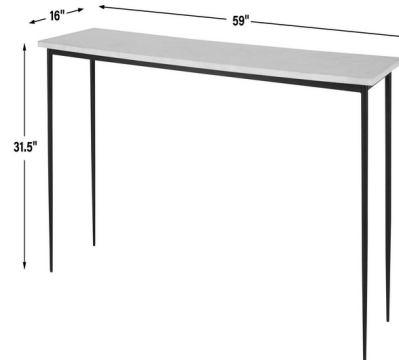

## Nightfall Console Table

By Uttermost

### Description

This modern nightfall console table showcases an impressive white marble top on a cast iron base with slender tapered legs in satin black. Because of the natural characteristics of marble, each piece will have unique veining patterns.

### Specifications

COLOR	White
BODY FINISH	Satin Black
WATTAGE	N/A
DIMMER	N/A
DIMENSIONS	59"W x 31.5"H x 16"D
BULB	N/A

CLICK TO VIEW PRODUCT

Notes: