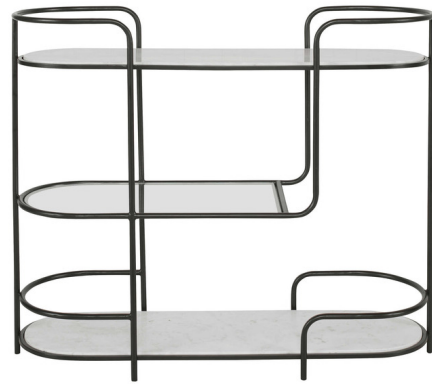

## Trolley Bar Console

By Uttermost

### Description

Inspired by a mix of classic mod design and contemporary styling, this multifunctional Trolley Bar Console piece can serve as a bar, server, or console table. The curved iron frame is finished in satin black, accented by white marble and tempered glass shelving. Because of the natural characteristics of marble, each piece will have unique veining patterns.

Shown in satin black / clear / white

### Specifications

COLOR	Clear / White
BODY FINISH	Satin Black
WATTAGE	N/A
DIMMER	N/A
DIMENSIONS	44"W x 38"H x 14"D
BULB	N/A

CLICK TO VIEW PRODUCT

Notes: