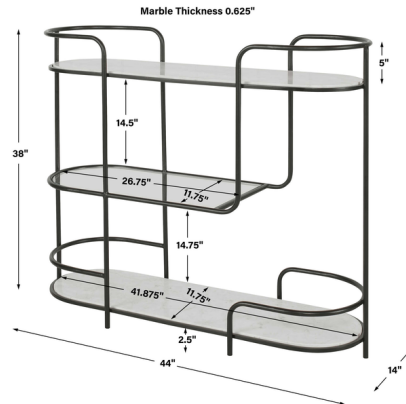

## Trolley Bar Console

By Uttermost

### Description

Inspired by a mix of classic mod design and contemporary styling, this multifunctional Trolley Bar Console piece can serve as a bar, server, or console table. The curved iron frame is finished in satin black, accented by white marble and tempered glass shelving. Because of the natural characteristics of marble, each piece will have unique veining patterns.

### Specifications

COLOR	Clear / White
BODY FINISH	Satin Black
WATTAGE	N/A
DIMMER	N/A
DIMENSIONS	44"W x 38"H x 14"D
BULB	N/A

CLICK TO VIEW PRODUCT

Notes: