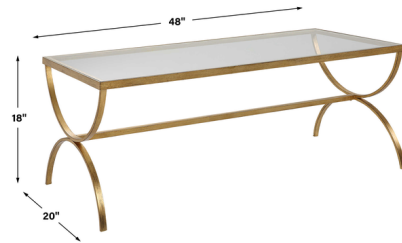

## Crescent Coffee Table

By Uttermost

### Description

Traditionally inspired, this crescent coffee table showcases graceful lines constructed by hand forged iron in an antiqued gold finish with a tempered glass top.

Shown in antique gold / clear

### Specifications

COLOR	Clear
BODY FINISH	Antique Gold
WATTAGE	N/A
DIMMER	N/A
DIMENSIONS	48"W x 18"H x 20"D
BULB	N/A

CLICK TO VIEW PRODUCT

Notes: