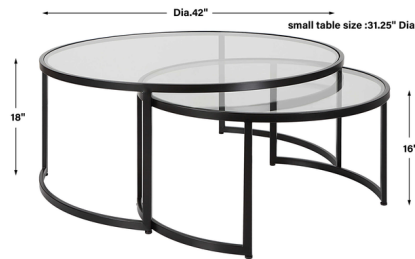

## Rhea Coffee Table Nest/2 By Uttermost

### Description

The Rhea Coffee Table is designed to nest as an oversized table with the ability to completely separate. Crafted from hand forged iron and finished in a contemporary satin black.

Shown in satin black / clear

### Specifications

COLOR	Clear
BODY FINISH	Satin Black
WATTAGE	N/A
DIMMER	N/A
DIMENSIONS	42"W x 18"H x 42"D
BULB	N/A

CLICK TO VIEW PRODUCT

Notes: