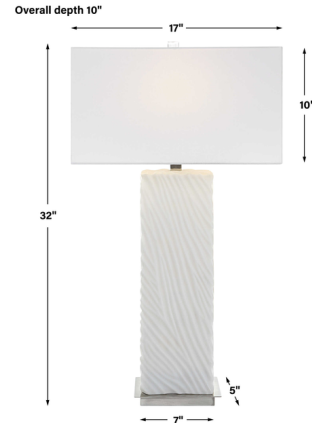

Description

Stylish and sophisticated, this Pillar Table lamp is executed in a rich carved ivory man-made stone that accurately replicates the look of Thassos marble and is accented by brushed nickel finished iron details. A rectangle hardback shade in white linen complements the design. 3-way socket switch

Shown in brushed nickel / white

Specifications

COLOR	White
BODY FINISH	Brushed Nickel
WATTAGE	150W
DIMMER	Included
DIMENSIONS	17"W x 32"H x 10"D
BULB NOT INCLUDED	1 x A21 3-Way/Medium (E26)/150W/120V Incandescent
OTHER BULB OPTIONS	1 x A21 3-Way/Medium (E26)/120V LED