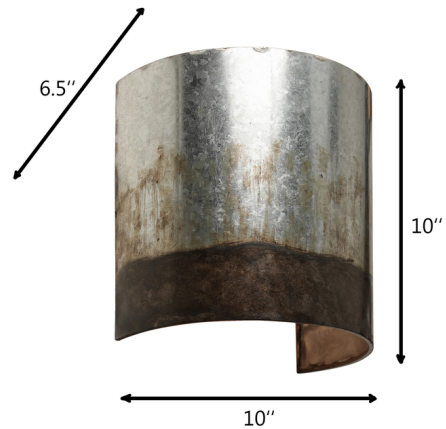

Shown in ombre galvanized