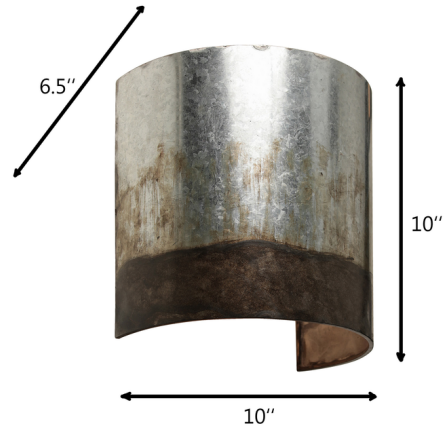

Shown in ombre galvanized

CLICK TO VIEW PRODUCT

Notes: