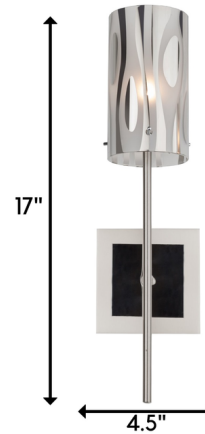

Description

Fill your home with warm, ambient light courtesy of the Chroman Empire Wall Sconce. This dazzling fixture pairs two-layer glass with a smoky chrome exterior, perfect for any contemporary-style scheme. This sparkly fixture is a great way to reinvigorate your space.

Specifications

COLOR Smoke Glass / Chrome
BODY FINISH Chrome
WATTAGE 5W
DIMMER Standard 120V
DIMENSIONS 4.5"W x 17"H x 3.25"D
BULB NOT INCLUDED 1 x T4/G9/5W/120V LED

Shown in chrome / smoke glass / chrome