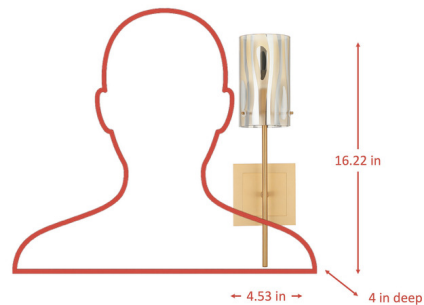

Lightology

lightology.com
866-954-4489
07-03-26

Project: _____

Company: _____

Location: _____ Fixture Type: _____

SPEC #: **VAR1117471**

Approved On: _____ Approved By: _____

Chroman Empire Wall Sconce By Varaluz

Description

Fill your home with warm, ambient light courtesy of the Chroman Empire Wall Sconce. This dazzling fixture pairs two-layer glass with a bold exterior, perfect for any contemporary-style scheme. This sparkly fixture is a great way to reinvigorate your space.

Shown in chrome / smoke glass / chrome

Specifications

COLOR Smoke Glass / Chrome
BODY FINISH Chrome
WATTAGE 5W
DIMMER Standard 120V
DIMENSIONS 4.53"W x 16.22"H x 4"D
BULB NOT INCLUDED 1 x T4/G9/5W/120V LED