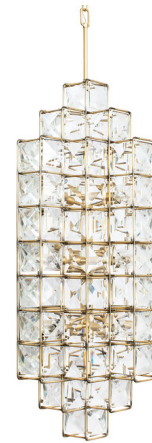

# Lightology

lightology.com  
866-954-4489  
04-27-26

Project: \_\_\_\_\_  
Company: \_\_\_\_\_  
Location: \_\_\_\_\_ Fixture Type: \_\_\_\_\_  
SPEC #: **VAR1117479**  
Approved On: \_\_\_\_\_ Approved By: \_\_\_\_\_

## Cubic Foyer Pendant By Varaluz

### Description

Bring a little piece of the 1980s to your indoor lighting scheme with the Cubic Foyer Pendant. Inspired by an iconic cube puzzle toy, this impressive overhead light fixture boasts faceted crystal panels that makes for a unique shine. This hand-crafted, hand-forged recycled steel frame and dazzling exterior make this fixture perfect for any design scheme. Use this light to brighten up virtually any part of your home. Note: Due to the weight of this fixture, additional ceiling support is required.

### Specifications

COLOR	Crystal
BODY FINISH	Gold
WATTAGE	70W
DIMMER	Standard 120V
DIMENSIONS	18.5"W x 49.5"H
BULB NOT INCLUDED	14 x B10/Candelabra (E12)/5W/120V LED
OTHER BULB OPTIONS	14 x B10/Candelabra (E12)/120V LED