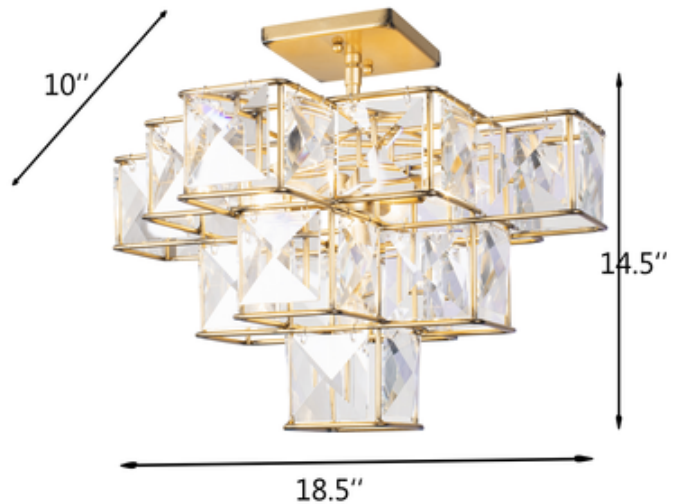

**BRAND**

Varaluz

**DESCRIPTION**

Bring a little piece of the 1980s to your indoor lighting scheme with the Cubic Ceiling Light. Inspired by an iconic cube puzzle toy, this impressive overhead light fixture boasts faceted crystal panels that makes for a unique shine. This hand-crafted, hand-forged recycled steel frame and dazzling exterior make this fixture perfect for any design scheme. Use this light to brighten up virtually any part of your home.

*Shown in: Gold / Crystal*

<b>SHADE COLOR</b>	Crystal
<b>BODY FINISH</b>	Gold
<b>WATTAGE</b>	300W
<b>DIMMER</b>	Standard 120V
<b>DIMENSIONS</b>	18.5"W x 15.75"H
<b>BULB NOT INCLUDED</b>	
<b>LAMP</b>	5 x B10/Candelabra (E12)/60W/120V Incandescent 5 x B10/Candelabra (E12)/120V LED