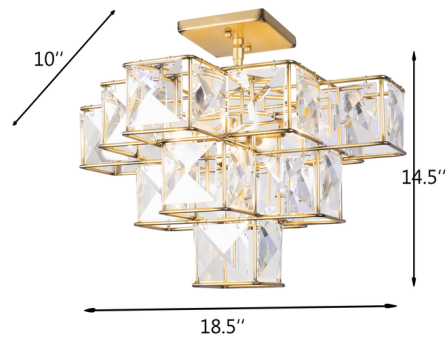

Lightology

lightology.com
866-954-4489
04-25-26

Project: _____

Company: _____

Location: _____ Fixture Type: _____

SPEC #: **VAR1117483**

Approved On: _____ Approved By: _____

Cubic Semi Flush Ceiling Light By Varaluz

Description

Bring a little piece of the 1980s to your indoor lighting scheme with the Cubic Ceiling Light. Inspired by an iconic cube puzzle toy, this impressive overhead light fixture boasts faceted crystal panels that makes for a unique shine. This hand-crafted, hand-forged recycled steel frame and dazzling exterior make this fixture perfect for any design scheme. Use this light to brighten up virtually any part of your home.

Shown in gold / crystal

Specifications

COLOR	Crystal
BODY FINISH	Gold
WATTAGE	25W
DIMMER	Standard 120V
DIMENSIONS	18.5"W x 15.75"H
BULB NOT INCLUDED	5 x B10/Candelabra (E12)/5W/120V LED
OTHER BULB OPTIONS	5 x B10/Candelabra (E12)/120V LED