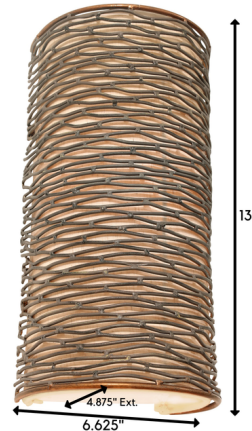

## Flow Cylinder Wall Sconce By Varaluz

### Description

Craft a signature vibe and ambiance with impeccable lighting, courtesy of the Flow Cylinder Wall Sconce. This delightful indoor wall light is built using hand-forged steel and boasts a rich two-tone exterior finish. This modern light is twisted in a rhythmic and organic way, making for a striking look in any space it inhabits. Use this indoor light fixture to add depth and warm light to your favorite spaces.

Shown in hammered ore / tan silk slug

### Specifications

COLOR	Tan Silk Slug
BODY FINISH	Hammered Ore
WATTAGE	12W
DIMMER	Standard 120V
DIMENSIONS	6.63\"W x 13\"H x 4.88\"D
BULB NOT INCLUDED	1 x A19/Medium (E26)/12W/120V LED

CLICK TO VIEW PRODUCT