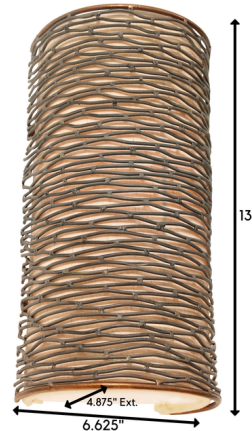

Lightology

lightology.com
866-954-4489
05-21-26

Project: _____

Company: _____

Location: _____ Fixture Type: _____

SPEC #: **VAR1117508**

Approved On: _____ Approved By: _____

Flow Cylinder Wall Sconce By Varaluz

Description

Craft a signature vibe and ambiance with impeccable lighting, courtesy of the Flow Cylinder Wall Sconce. This delightful indoor wall light is built using hand-forged steel and boasts a rich two-tone exterior finish. This modern light is twisted in a rhythmic and organic way, making for a striking look in any space it inhabits. Use this indoor light fixture to add depth and warm light to your favorite spaces.

Shown in hammered ore / tan silk slug

Specifications

COLOR	Tan Silk Slug
BODY FINISH	Hammered Ore
WATTAGE	12W
DIMMER	Standard 120V
DIMENSIONS	6.63\"W x 13\"H x 4.88\"D
BULB NOT INCLUDED	1 x A19/Medium (E26)/12W/120V LED