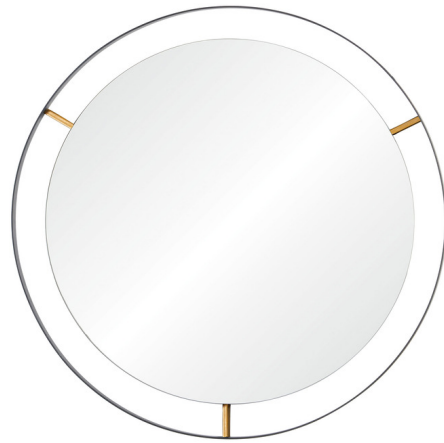

Lightology

lightology.com
866-954-4489
05-24-26

Project: _____

Company: _____

Location: _____ Fixture Type: _____

SPEC #: **VAR1117518**

Approved On: _____ Approved By: _____

Framed Round Wall Mirror - Floor Model By Varaluz

Description

Showcase your sense of style with the Framed Round Wall Mirror. This indoor hanging wall mirror is designed with a matte iron exterior frame that gives this piece a boost of industrial flair. On the back, this wall mirror boasts antique gold clips that help make for easy hanging. Use this indoor wall mirror to decorate any bare wall throughout your home. NOTE: This is a floor model and limited to quantity on hand.

Shown in black / gold / mirror

Specifications

COLOR	Mirror
BODY FINISH	Black / Gold
WATTAGE	N/A
DIMMER	N/A
DIMENSIONS	30"W x 30"H x 1"D
BULB	N/A

CLICK TO VIEW PRODUCT

Notes: