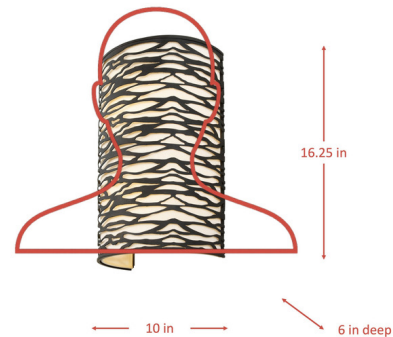

Shown in carbon / white linen

Specifications

COLOR White Linen
BODY FINISH Carbon
WATTAGE 10W
DIMMER Standard 120V
DIMENSIONS 10"W x 16.25"H x 6"D
BULB NOT INCLUDED 2 x B10/Candelabra (E12)/5W/120V LED

CLICK TO VIEW PRODUCT