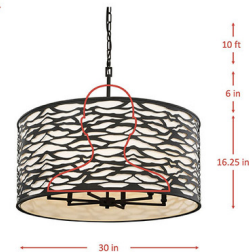

Description

Boost the look of any part of your home with a refreshingly warm glow, courtesy of the Kato Pendant. Built with a rugged, natural patterned cage, this indoor light fixture possesses a timeless quality. From the versatility to the standout design, this remarkably beautiful light will flood your space with the warm, ambient light you crave all year long.

Shown in carbon / white linen

Specifications

COLOR White Linen
BODY FINISH Carbon
WATTAGE 25W
DIMMER Standard 120V
DIMENSIONS 24"W x 16.25"H
BULB NOT INCLUDED 5 x B10/Candelabra (E12)/5W/120V LED

CLICK TO VIEW PRODUCT