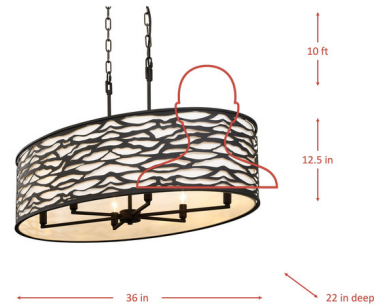

Description

Boost the look of any part of your home with a refreshingly warm glow, courtesy of the Kato Linear Pendant. Built with a rugged, natural patterned cage, this indoor light fixture possesses a timeless quality. From the versatility to the standout design, this remarkably beautiful light will flood your space with the warm, ambient light you crave all year long.

Shown in havana gold / white linen

Specifications

COLOR	White Linen
BODY FINISH	Havana Gold
WATTAGE	30W
DIMMER	Standard 120V
DIMENSIONS	36"L x 22"W x 12.5"H
BULB NOT INCLUDED	6 x B10/Candelabra (E12)/5W/120V LED
OTHER BULB OPTIONS	6 x B10/Candelabra (E12)/120V LED