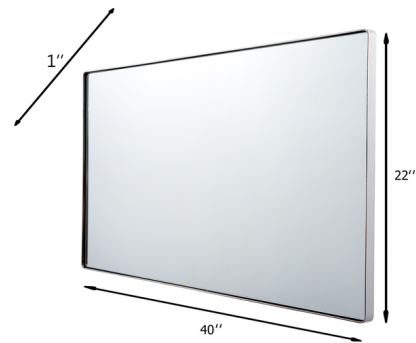

### Description

Put your stamp on your home's interior design scheme with the Kye Long Rectangular Mirror. This indoor hanging wall mirror is built with a thin metal frame and is tailor-made for use in a large power or bathroom space. The large size and refreshing exterior finish make this large-scale vanity mirror an eye-catching, game-changing home decor piece. May be mounted vertically or horizontally.

### Specifications

COLOR	Mirror
BODY FINISH	Gold
WATTAGE	N/A
DIMMER	N/A
DIMENSIONS	40"W x 22"H x 1"D
BULB	N/A

Notes:

Shown in gold / mirror

CLICK TO VIEW PRODUCT