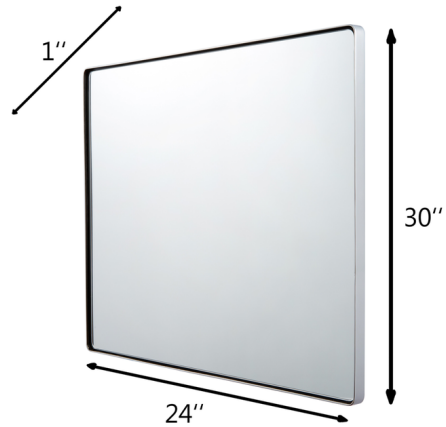

### Description

Put your stamp on your home's interior design scheme with the Kye Rounded Rectangular Mirror. This indoor hanging wall mirror is built with a thin metal frame and is tailor-made for use in a large power or bathroom space. The large size and refreshing exterior finish make this large-scale vanity mirror an eye-catching, game-changing home decor piece. May be mounted vertically or horizontally.

### Specifications

COLOR	Mirror
BODY FINISH	Polished Nickel
WATTAGE	N/A
DIMMER	N/A
DIMENSIONS	30"W x 24"H x 1"D
BULB	N/A

Shown in polished nickel / mirror

CLICK TO VIEW PRODUCT

Notes: