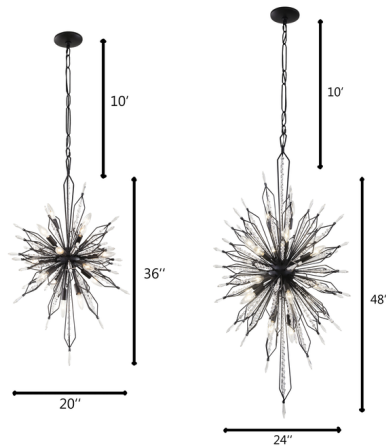

By Varaluz

Description

Opt for a star-studded interior light fixture in the Orbital Foyer Pendant. Built with a dynamic, textured center hub and a vast array of sparkling crystals, this overhead light makes an immediate impact. From the unique, easy-to-assemble design to the breathtaking exterior finish, this fixture will help revitalize the look and feel of your favorite indoor spaces.

Shown in carbon / clear

Specifications

COLOR	Clear
BODY FINISH	Carbon
WATTAGE	80W
DIMMER	Standard 120V
DIMENSIONS	20"W x 36"H
BULB NOT INCLUDED	16 x B10/Candelabra (E12)/5W/120V LED

CLICK TO VIEW PRODUCT