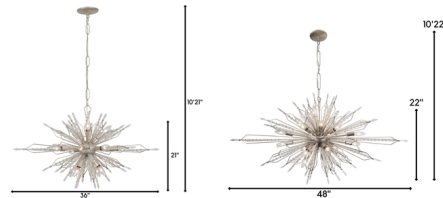

## Orbital Island Pendant

By Varaluz

### Description

Opt for a star-studded interior light fixture in the Orbital Island Light. Built with a dynamic, textured center hub and a vast array of sparkling crystals, this overhead light makes an immediate impact. From the unique, easy-to-assemble design to the breathtaking exterior finish, this fixture will help revitalize the look and feel of your favorite indoor spaces.

Shown in gold dust / clear

### Specifications

|                   |                                       |
|-------------------|---------------------------------------|
| COLOR             | Clear                                 |
| BODY FINISH       | Gold Dust                             |
| WATTAGE           | 80W                                   |
| DIMMER            | Standard 120V                         |
| DIMENSIONS        | 36"L x 20"W x 20"H                    |
| BULB NOT INCLUDED | 16 x B10/Candelabra (E12)/5W/120V LED |