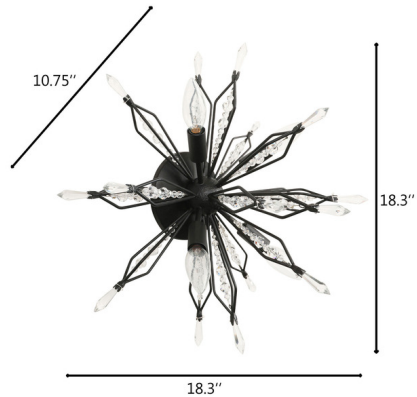

## Orbital Wall / Ceiling Light By Varaluz

### Description

Opt for a star-studded interior light fixture in the Orbital Wall/Ceiling Light. Built with a dynamic, textured center hub and a vast array of sparkling crystals, this fixture makes an immediate impact. From the unique, easy-to-assemble design to the breathtaking exterior finish, this fixture will help revitalize the look and feel of your favorite indoor spaces.

Shown in gold dust / clear

### Specifications

COLOR . . . . . Clear  
BODY FINISH . . . . . Gold Dust  
WATTAGE . . . . . 20W  
DIMMER . . . . . Standard 120V  
DIMENSIONS . . . . . 18.3"W x 18.3"H x 10.75"D  
BULB NOT INCLUDED . . . . . 4 x B10/Candelabra (E12)/5W/120V LED