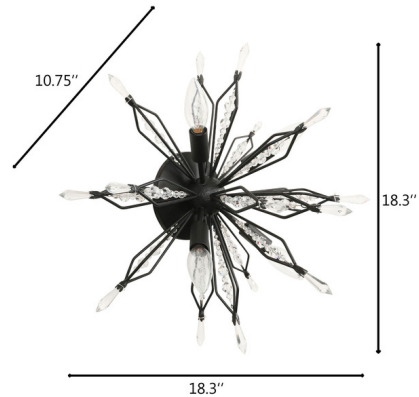

By Varaluz

Description

Opt for a star-studded interior light fixture in the Orbital Wall/Ceiling Light. Built with a dynamic, textured center hub and a vast array of sparkling crystals, this fixture makes an immediate impact. From the unique, easy-to-assemble design to the breathtaking exterior finish, this fixture will help revitalize the look and feel of your favorite indoor spaces.

Shown in gold dust / clear

Specifications

COLOR	Clear
BODY FINISH	Gold Dust
WATTAGE	20W
DIMMER	Standard 120V
DIMENSIONS	18.3"W x 18.3"H x 10.75"D
BULB NOT INCLUDED	4 x B10/Candelabra (E12)/5W/120V LED

CLICK TO VIEW PRODUCT