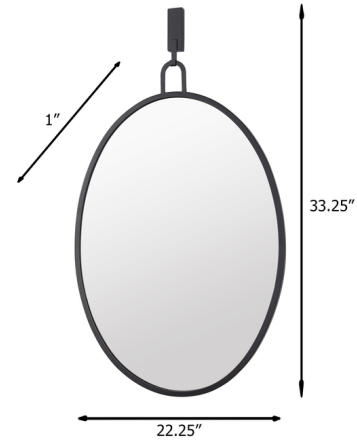

By Varaluz

Description

Elevate the look of your bathroom space with the Stopwatch Oval Mirror. This large-scale, oval-shaped indoor mirror boasts a strong metal frame, making for a sharp and eye-catching look, and comes equipped with removable mounting hardware that makes for easy hanging. Make the most of your vanity space with this luxurious oval mirror.

Shown in polished nickel / mirror

Specifications

COLOR	Mirror
BODY FINISH	Polished Nickel
WATTAGE	N/A
DIMMER	N/A
DIMENSIONS	22.25"W x 33.25"H x 1"D
BULB	N/A

CLICK TO VIEW PRODUCT

Notes: