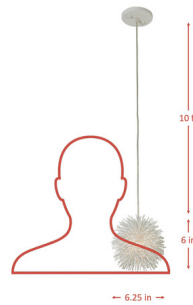

169M015WH

Specifications

COLOR . . . . . N/A
BODY FINISH . . . . . Gold
WATTAGE 7W
DIMMER . . . . . Standard 120V
DIMENSIONS . . . . . 6.25"W x 6"H x 6.25"D
BULB NOT INCLUDED . . . . . 1 x T4/G9/7W/120V LED