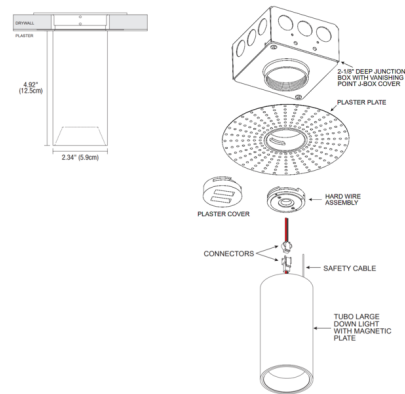

By PureEdge Lighting

Description

The Vanishing Point Tubo Large Downlight integrates with the Vanishing Point Plaster-In-System for use in drywall applications. Features a .5 inch opening with no visible canopy line -- just the small .5 inch point of connection where the fixture stem disappears into the ceiling. Available in a variety of color temperature options, including Warm Dim 3000K-1800K, offered in multiple beam spread options that can be changed in the field. 2400K, 2700K, 3000K and 3500K available in Spot (20 degree), Narrow Flood (35 degree), Flood (45 degree), and Wide Flood (60 degree) beam angle options. Warm Dim available in Spot (20 degree), Flood (45 degree), and Wide Flood (60 degree) only. Note: A 24VDC remote Universal power supply is required and sold separately. Universal power supply dimmable with ELV/TRIAC/0-10V. Note: Title 24 compliant when used with a Universal power supply and 2700K color temperature.

Specifications

COLOR	N/A
BODY FINISH	White
WATTAGE	14W
DIMMER	Low Voltage Electronic
DIMENSIONS	2.34"W x 4.92"H
INTEGRATED LED MODULE	1 x LED/14W/24V LED

Technical Information

LAMP LIFE	60000 hours
BEAM ANGLE	20°
COLOR RENDERING	97 CRI
LAMP COLOR	2400K
LUMENS/WATT	73.71
LUMINOUS FLUX	1032 lumens

Shown in white

CLICK TO VIEW PRODUCT

Notes: