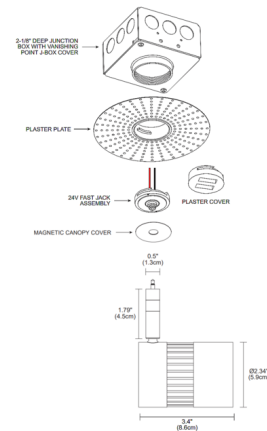

Description

The Vanishing Point Radiant Large integrates with the Vanishing Point Plaster-In-System for use in drywall applications. Features a .5 inch opening with no visible canopy line -- just the small .5 inch point of connection where the fixture stem disappears into the ceiling. Radiant heat sink swivels 90 degrees vertically and 360 degrees horizontally. Available in a variety of color temperature options, including Warm Dim (3000K-1800K), offered in multiple beam spread options that can be changed in the field: 2400K, 2700K, 3000K and 3500K available in Narrow Spot (10 degree), Spot (20 degree), Narrow Flood (35 degree), Flood (45 degree), and Wide Flood (60 degree) beam angle options. Warm Dim available in Narrow Spot (15 degree), Spot (25 degree), Narrow Flood (35 degree), Flood (45 degree), and Wide Flood (60 degree). You may feed up to to 7 Radiant large fixtures with a single 24VDC remote Universal power supply (power supply required and sold separately). Universal power supply dimmable with ELV/TRIAC/0-10V. Note: Required remote power supply sold separately.

Specifications

COLOR	N/A
BODY FINISH	White
WATTAGE	14W
DIMMER	Low Voltage Electronic
DIMENSIONS	2.34"W x 3.4"H
INTEGRATED LED MODULE	1 x LED/14W/24V LED

Technical Information

LAMP LIFE	60000 hours
BEAM ANGLE	10°
BEAM SPREAD	Narrow spot
COLOR RENDERING	97 CRI
LAMP COLOR	2400K
LUMENS/WATT	89.71
LUMINOUS FLUX	1256 lumens

Shown in white

CLICK TO VIEW PRODUCT

Notes: