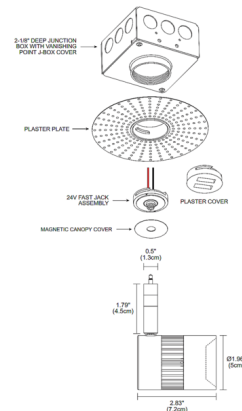

Description

The Vanishing Point Radiant Medium integrates with the Vanishing Point Plaster-In-System for use in drywall applications. Features a .5 inch opening with no visible canopy line -- just the small .5 inch point of connection where the fixture stem disappears into the ceiling. Radiant heat sink swivels 90 degrees vertically and 360 degrees horizontally. Available in a variety of color temperature options, including Warm Dim (3000K-1800K), offered in multiple beam spread options that can be changed in the field: Spot (20 degree), Narrow Flood (35 degree), Flood (45 degree), and Wide Flood (60 degree) beam angle options. You may feed up to to 9 Radiant medium fixtures with a single 24VDC remote Universal power supply (power supply required and sold separately). Universal power supply dimmable with ELV/TRIAC/0-10V. Note: Required remote power supply sold separately.

Specifications

COLOR	N/A
BODY FINISH	White
WATTAGE	11W
DIMMER	Low Voltage Electronic
DIMENSIONS	1.96"W x 2.83"H
INTEGRATED LED MODULE	1 x LED/11W/24V LED

Technical Information

LAMP LIFE	60000 hours
BEAM ANGLE	20°
COLOR RENDERING	97 CRI
LAMP COLOR	2400K
LUMENS/WATT	76.91
LUMINOUS FLUX	846 lumens

Shown in white

CLICK TO VIEW PRODUCT

Notes: