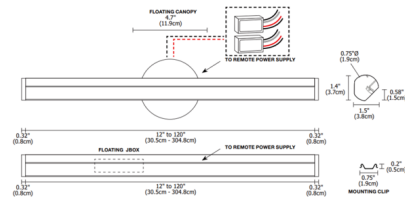

Description

Bardot Tunable White Bath Bar with 1 Inch Rectangle or 4 Inch Round Canopy features an opaque white diffuser lens that provides uniform, tunable white light without hotspots. Available in various increments from 12 to 120 inches, a variety of finishes, and Tunable White 2000K-6500K (2K6K) or 27K6 (2700K-6500K) color temperature. Tunable White allows for independent control and adjustment of color temperature and intensity from 2000K (Sunset) through 6500K (Day Light White). Canopy options: Slim Profile 1 inch rectangle (1RE) which does not require a canopy or a 4 inch round (4RD) canopy. Canopy may be located anywhere along the fixture length. Chrome finish available up to 84 inches. Finished lengths include end caps. Note: A DMX color changing power supply or 2XK 0-10V power supply is required and sold separately. 0-10V requires two dimmers --one for intensity and one for color temperature. DMX power supply must be used with PureEdge controller (CDMX1-2XK). Limited quantities available in White finish. Note: Product is built to order.

Specifications

COLOR	N/A
BODY FINISH	Satin Aluminum
WATTAGE	10W
DIMMER	N/A
DIMENSIONS	13.1"L x 1.5"W x 1.4"H
INTEGRATED LED MODULE	1 x LED/10W/24V LED

Technical Information

LAMP LIFE	50000 hours
COLOR RENDERING	92 CRI
LAMP COLOR	2000K-6000K Tunable White
LUMENS/WATT	57.00
LUMINOUS FLUX	570 lumens

Shown in satin aluminum

CLICK TO VIEW PRODUCT

Notes: