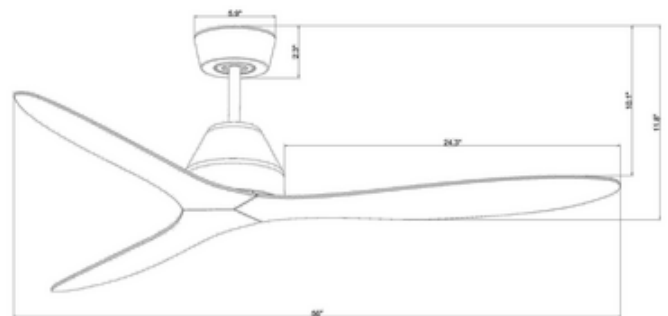

BRAND

Beacon Lighting

DESCRIPTION

The Lucci Air Whitehaven Smart WiFi Controlled Ceiling Fan features a sleek, modern 3-blade design and a quiet energy-efficient DC motor that provides powerful airflow for your space. DC (direct current) technology has the benefit of super energy efficiency, higher air volume movement and silent operation. The Lucci Air Whitehaven ceiling fan will make a modern high-performance statement to any indoor or outdoor room of your home. Control it from anywhere using a smartphone or speaker. Download the Bond Home app and experience ease of operation with the tap of a button or voice control. It can also be operated using the included hand-held remote control with wall mount which enables 6 speeds, forward and reverse, motor on/off, and light on/off with 3-step dimming. Winter/Summer mode: manual switch. Rated for both indoor and outdoor locations. Optional downrods are sold separately.

Shown in: Brushed Chrome / Dark Koa

SHADE COLOR	Dark Koa
BODY FINISH	Brushed Chrome
WATTAGE	N/A
DIMMER	N/A
DIMENSIONS	56"W x 11.8"H
LAMP	N/A

SPEC # BEC1118716

COMPANY	PROJECT	FIXTURE TYPE	APPROVED BY	DATE