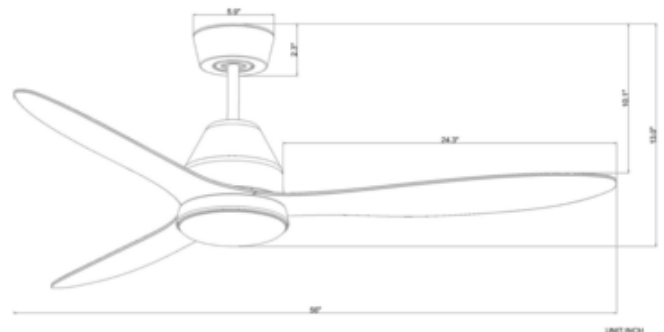

BRAND Beacon Lighting

DESCRIPTION

The Lucci Air Whitehaven Smart WiFi Controlled Ceiling Fan with Light features a sleek, modern 3-blade design and a quiet energy-efficient DC motor that provides powerful airflow for your space. DC (direct current) technology has the benefit of super energy efficiency, higher air volume movement and silent operation. The Lucci Air Whitehaven ceiling fan will make a modern high-performance statement to any indoor or outdoor room of your home. Control it from anywhere using a smartphone or speaker. Download the Bond Home app and experience ease of operation with the tap of a button or voice control. It can also be operated using the included hand-held remote control with wall mount which enables 6 speeds, forward and reverse, motor on/off, and light on/off with 3-step dimming. Winter/Summer mode: manual switch. Rated for both indoor and outdoor locations. Optional downrods are sold separately.

Shown in: Brushed Chrome / Dark Koa

SHADE COLOR	Dark Koa
BODY FINISH	Brushed Chrome
WATTAGE	18W
DIMMER	Included
DIMENSIONS	56"W x 13"H
BULB INCLUDED	
LAMP	1 x LED/GX53/18W/120V LED

Technical Information

LUMINOUS FLUX	1700 lumens
LUMENS/WATT	94.44
LAMP COLOR	3000K

SPEC # BEC1118719

COMPANY	PROJECT	FIXTURE TYPE	APPROVED BY	DATE