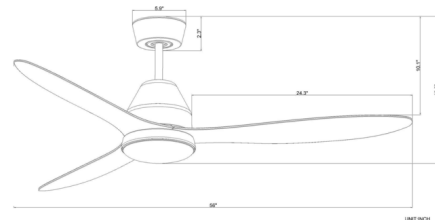

CLICK TO VIEW PRODUCT

Notes: