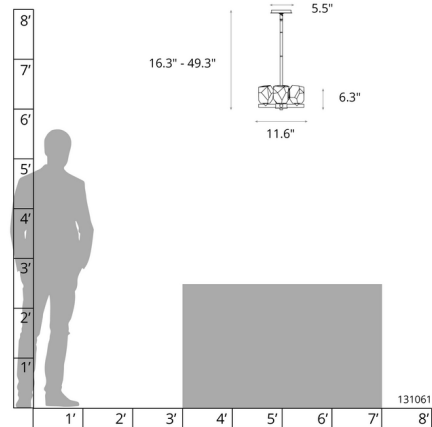

### Description

The Gatsby Semi Flush Ceiling Light / Pendant brings an opulence to your space with its larger than life presence. Elegant hand cut Crystals adorn the sleek steel frame. Can be used with included downrods or without for use as a semi flush light. Includes one 3 inch, one 6 inch, and three 12 inch rods. Canopy: 5.5 inch diameter. Slope ceiling adaptable to 45 degrees. Lifetime Limited Warranty when installed in residential setting. Handcrafted to order by skilled artisans in Vermont, USA.

### Specifications

COLOR	Crystal
BODY FINISH	Modern Brass
WATTAGE	240W
DIMMER	Standard 120V
DIMENSIONS	11.6\"W x 6.3\"H
BULB NOT INCLUDED	4 x JCD/G9/60W/120V Halogen
OTHER BULB OPTIONS	4 x JCD/G9/120V LED
COUNTRY OF ORIGIN	United States

### Technical Information

PRODUCT DIMENSIONS . . . . . Min/Max Adjustable Length: 10.5\" - 37.9\"

Notes:

CLICK TO VIEW PRODUCT