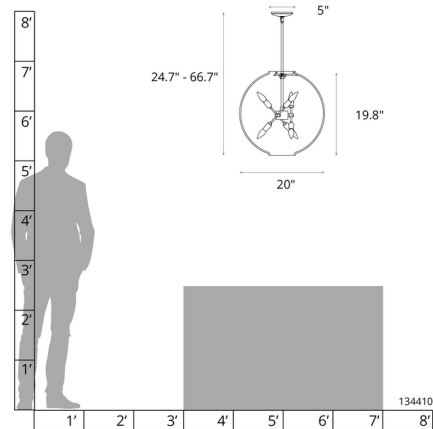

Description

The Sfera Pendant brings to mind memories of fireflies caught in a jar. Sticks with bulbs on the ends are surrounded by Clear glass, casting warm shadows across your room. Canopy: 5 inch diameter. Lifetime Limited Warranty when installed in residential setting. Handcrafted to order by skilled artisans in Vermont, USA.

Specifications

COLOR	Clear
BODY FINISH	Modern Brass
WATTAGE	360W
DIMMER	Standard 120V
DIMENSIONS	20"W x 19.8"H
BULB NOT INCLUDED	6 x B10/Candelabra (E12)/60W/120V Incandescent
OTHER BULB OPTIONS	6 x B10/Candelabra (E12)/120V LED
COUNTRY OF ORIGIN	United States

Technical Information

PRODUCT DIMENSIONS Downrods: One 3", One 6" and Three 12" Included

Shown in modern brass / clear

CLICK TO VIEW PRODUCT

Notes: