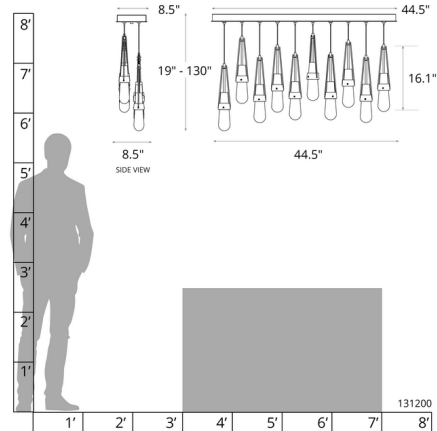

Description

The Link Linear Multi Light Pendant is inspired by stylish pendants wore by women for centuries. The teardrop shaped blown glass diffusers, by Vermont glass blowers AO Glass, are held by steel bands with rivet accents, adding a rustic look to your room. Adjust the pendants to create your own unique look. Choose a finish for the fixture and the canopy faceplate. The upper canopy will always be black. Sloped ceiling adaptable to 45 degrees. Limited Warranty when installed in residential setting. Handmade to order by skilled artisans in Vermont, USA.

Specifications

COLOR Clear with White Threading
 BODY FINISH Modern Brass
 WATTAGE 40W
 DIMMER Low Voltage Electronic
 DIMENSIONS 44.5"L x 8.5"W x 16.1"H
 BULB NOT INCLUDED 10 x JC/G4 (bipin)/4W/12V LED
 COUNTRY OF ORIGIN United States

Technical Information

PRODUCT DIMENSIONS Min/Max Adjustable Length: 19" - 80"

Shown in modern brass / clear with white threading

CLICK TO VIEW PRODUCT

Notes: