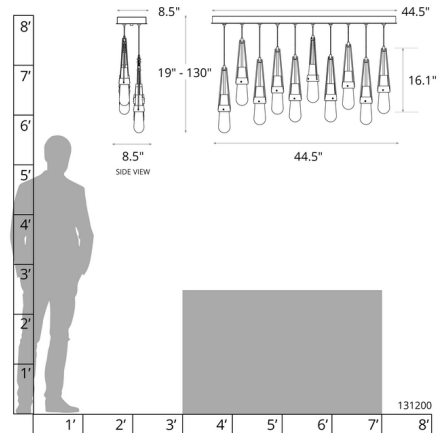

Description

The Link Linear Multi Light Pendant is inspired by stylish pendants wore by women for centuries. The teardrop shaped blown glass diffusers, by Vermont glass blowers AO Glass, are held by steel bands with rivet accents, adding a rustic look to your room. Adjust the pendants to create your own unique look. Choose a finish for the fixture and the canopy faceplate. The upper canopy will always be black. Sloped ceiling adaptable to 45 degrees. Limited Warranty when installed in residential setting. Handmade to order by skilled artisans in Vermont, USA.

Specifications

COLOR Clear with White Threading
 BODY FINISH Modern Brass
 WATTAGE 40W
 DIMMER Low Voltage Electronic
 DIMENSIONS 44.5"L x 8.5"W x 16.1"H
 BULB NOT INCLUDED 10 x JC/G4 (bipin)/4W/12V LED
 COUNTRY OF ORIGIN United States

Technical Information

PRODUCT DIMENSIONS Min/Max Adjustable Length: 19" - 80"

Shown in modern brass / clear with white threading

CLICK TO VIEW PRODUCT

Notes: