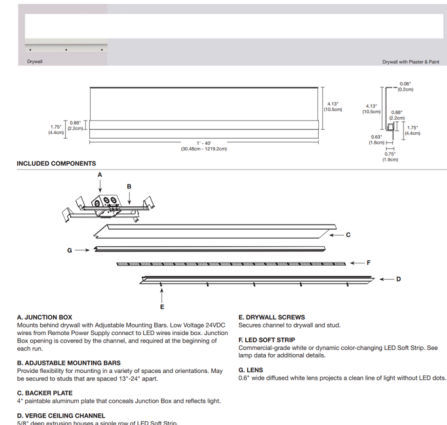

Description

Verge Tunable White Ceiling features a slim plaster-in aluminum channel with a 4 inch paintable aluminum backer plate. The channel highlights ceiling perimeters while emitting ambient illumination. Verge houses a single row of commercial grade LEDs available in 2K6K 2000-6500K Tunable White color temperature. Verge is sold in 5 foot increments up to 40 feet (20 feet for 5 watt) and may be field-cut to any length. ETL listed. Product is built to order. Included components: Junction Box, Adjustable Mounting Bars, Verge Wall Channel(s), Backer Plate, Drywall Screws, LED Soft Strip, and Lens(es). A VG-1RE-JBOX rough-in junction box is available to rough-in electrical before drywall installation (included and sold separately). Note: A DMX color changing power supply or 2XK 0-10V 2-Channel power supply is required and sold separately. 0-10V requires two dimmers --one for intensity and one for color temperature. DMX power supply must be used with PureEdge controller (CDMX1-2XK).

Specifications

COLOR	N/A
BODY FINISH	Aluminum
WATTAGE	25W
DIMMER	N/A
DIMENSIONS	60"L x 0.75"W x 4.13"H
INTEGRATED LED MODULE	5 x LED/5W/24V LED

Technical Information

LAMP LIFE	50000 hours
COLOR RENDERING	90 CRI
LAMP COLOR	2000K-6000K Tunable White
LUMENS/WATT	744.00
LUMINOUS FLUX	3720 lumens