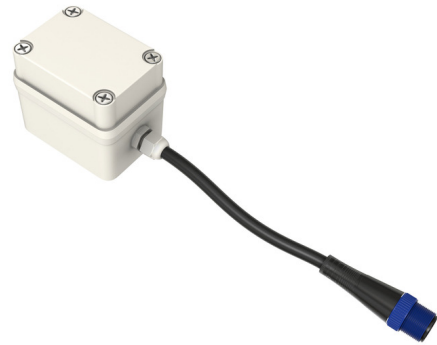

Lightology

lightology.com
866-954-4489
04-28-26

Project: _____

Company: _____

Location: _____ Fixture Type: _____

SPEC #: **EDG1118784**

Approved On: _____ Approved By: _____

Wet Location Junction Box with 6 Inch Power Cable By PureEdge Lighting

Description

The watertight, multi-fixture Junction Box is especially designed for lighting in wet and damp locations. This Junction Box comes standard with a 6 inch flexible cable providing easy, safe, and reliable connections for 24V low voltage luminaires. Approved for indoor and outdoor use. Designed for use with PureEdge Slick Outdoor linear light system.

Shown in white

Specifications

COLOR	N/A
BODY FINISH	White
WATTAGE	N/A
DIMMER	N/A
DIMENSIONS	N/A
BULB	N/A

CLICK TO VIEW PRODUCT

Notes: