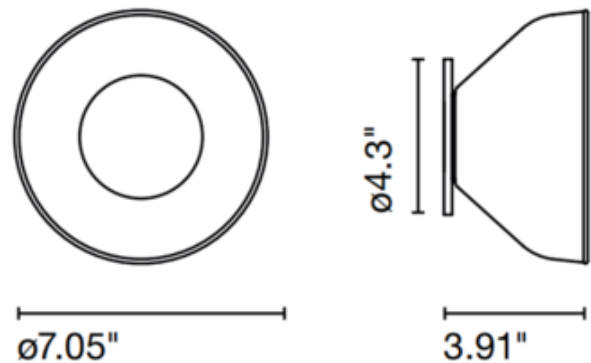

COMPANY

PROJECT

FIXTURE TYPE

APPROVED BY

DATE