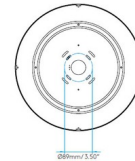

Description

The Mashiko Round Ceiling Flush Light is a simple piece, that works with virtually any style room. Opal glass is complemented by a metal frame. Mounts to a 4 inch octagon box. No driver required.

9.06 / 11.81 / 15.75

Specifications

COLOR	Opal
BODY FINISH	Bronze
WATTAGE	12W
DIMMER	Standard 120V
DIMENSIONS	11.81"W x 3.54"H
BULB NOT INCLUDED	1 x A19/Medium (E26)/12W/120V LED
OTHER BULB OPTIONS	1 x A19/Medium (E26)/60W/120V Incandescent
COUNTRY OF ORIGIN	China