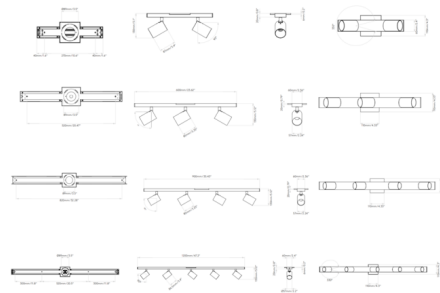

### Description

The Ascoli Bar Spot Light is a sleek industrial piece, perfect for a variety of styles. Can be wall or ceiling mounted. Cylinder shaped heads can tilt 90 degrees and rotate 330 degrees to direct light where you desire. Mounts to 4 inch octagon box. No driver required. Note: Not all options are available.

### Specifications

COLOR	N/A
BODY FINISH	Matte Black
WATTAGE	200W
DIMMER	Standard 120V
DIMENSIONS	35.43"W x 4.3"H x 5.12"D
BULB NOT INCLUDED	4 x MR16/GU10/50W/120V Halogen
OTHER BULB OPTIONS	4 x MR16/GU10/120V LED
COUNTRY OF ORIGIN	China