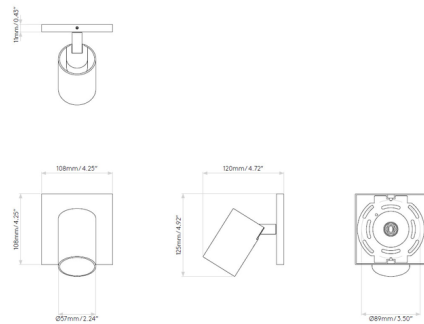

Description

The Ascoli Spot Light is a sleek industrial piece, perfect for a variety of styles. A cylinder shaped head can tilt 90 degrees and rotate 330 degrees to direct light where you desire. Can be wall or ceiling mounted. Mounts to a 4 inch octagon box. No driver required.

Shown in matte black

Specifications

COLOR	N/A
BODY FINISH	Matte Black
WATTAGE	6W
DIMMER	Standard 120V
DIMENSIONS	4.25"W x 4.92"H x 4.72"D
BULB NOT INCLUDED	1 x MR16/GU10/6W/120V LED
OTHER BULB OPTIONS	1 x MR16/GU10/50W/120V Halogen
COUNTRY OF ORIGIN	China