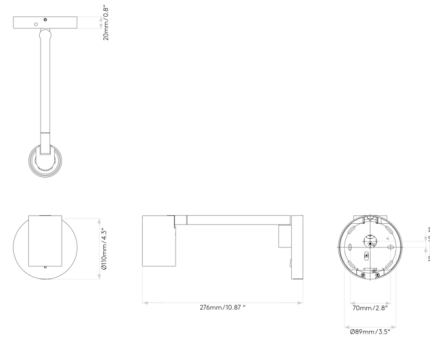

Description

The Ascoli Swing Wall Sconce features a cylinder shaped head which can tilt 90 degrees and rotate 160 degrees to direct light where you desire. On/off switch located on the backplate. Mounts to 4 inch octagon box. No driver required.

Shown in matte black

Specifications

| | |
|--------------------|--------------------------------|
| COLOR | N/A |
| BODY FINISH | Matte Black |
| WATTAGE | 6W |
| DIMMER | Standard 120V |
| DIMENSIONS | 4.33"W x 4.33"H x 10.87"D |
| BULB NOT INCLUDED | 1 x MR16/GU10/6W/120V LED |
| OTHER BULB OPTIONS | 1 x MR16/GU10/50W/120V Halogen |
| COUNTRY OF ORIGIN | China |