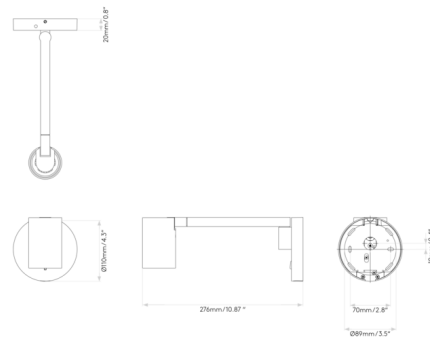

Description

The Ascoli Swing Wall Sconce features a cylinder shaped head which can tilt 90 degrees and rotate 160 degrees to direct light where you desire. On/off switch located on the backplate. Mounts to 4 inch octagon box. No driver required.

Shown in matte black

Specifications

COLOR	N/A
BODY FINISH	Matte Black
WATTAGE	6W
DIMMER	Standard 120V
DIMENSIONS	4.33"W x 4.33"H x 10.87"D
BULB NOT INCLUDED	1 x MR16/GU10/6W/120V LED
OTHER BULB OPTIONS	1 x MR16/GU10/50W/120V Halogen
COUNTRY OF ORIGIN	China