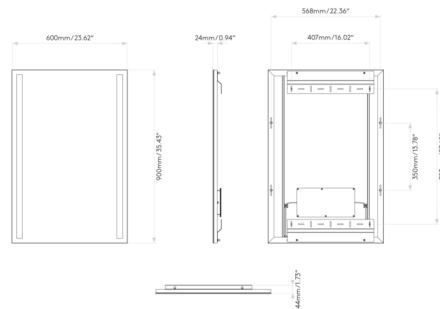

Description

The Avlon Illuminated Mirror is a modern, functional alternative to traditional bathroom mirrors. Two integrated LED strips embedded in the mirror provide soft, warm lighting ideal for applying makeup or shaving. Avlon's crisp, clean lines are a perfect complement for a contemporary interior. A separate metal-clad cable (MC whip) is required for install. May be mounted vertically or horizontally. Note: 2700K available with ELV dimming only. 3000K available with 0-10V dimming only.

Shown in mirror

Specifications

COLOR	N/A
BODY FINISH	Mirror
WATTAGE	24W
DIMMER	Low Voltage Electronic
DIMENSIONS	35.43"W x 23.62"H x 1.73"D
INTEGRATED LED MODULE	1 x LED/24W/120-277V LED

Technical Information