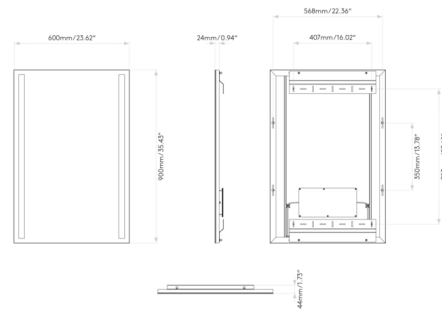

Specifications

COLOR	N/A
BODY FINISH	Mirror
WATTAGE	24W
DIMMER	Low Voltage Electronic
DIMENSIONS	35.43"W x 23.62"H x 1.73"D
INTEGRATED LED MODULE	1 x LED/24W/120-277V LED
COUNTRY OF ORIGIN	China

Technical Information

LAMP LIFE	53000 hours
COLOR RENDERING	.90 CRI
LAMP COLOR	2700K

CLICK TO VIEW PRODUCT

Notes: