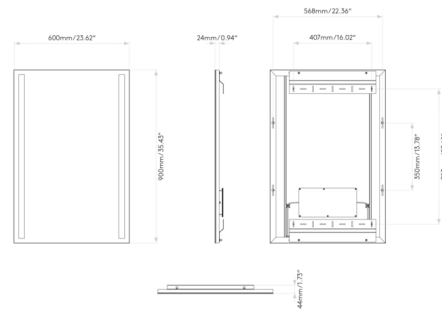

Description

The Avlon Illuminated Mirror is a modern, functional alternative to traditional bathroom mirrors. Two integrated LED strips embedded in the mirror provide soft, warm lighting ideal for applying makeup or shaving. Avlon's crisp, clean lines are a perfect complement for a contemporary interior. A separate metal-clad cable (MC whip) is required for install. May be mounted vertically or horizontally. Note: 2700K available with ELV dimming only. 3000K available with 0-10V dimming only.

Shown in mirror

Specifications

COLOR	N/A
BODY FINISH	Mirror
WATTAGE	24W
DIMMER	Low Voltage Electronic
DIMENSIONS	35.43"W x 23.62"H x 1.73"D
INTEGRATED LED MODULE	1 x LED/24W/120-277V LED
COUNTRY OF ORIGIN	China