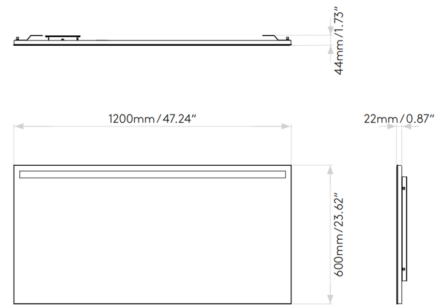

Shown in mirror

Specifications

COLOR	N/A
BODY FINISH	Mirror
WATTAGE	21.1W
DIMMER	Standard 120V
DIMENSIONS	47.24"W x 23.62"H x 1.73"D
INTEGRATED LED MODULE	1 x LED/21.1W/120-277V LED
COUNTRY OF ORIGIN	China