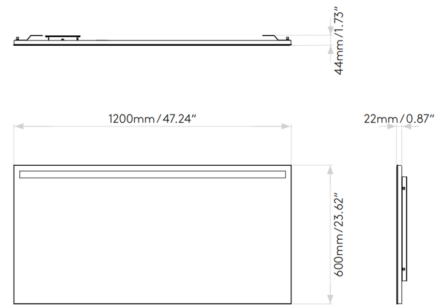

Shown in mirror

Specifications

| | |
|-----------------------|----------------------------|
| COLOR | N/A |
| BODY FINISH | Mirror |
| WATTAGE | 21.1W |
| DIMMER | Standard 120V |
| DIMENSIONS | 47.24"W x 23.62"H x 1.73"D |
| INTEGRATED LED MODULE | 1 x LED/21.1W/120-277V LED |
| COUNTRY OF ORIGIN | China |