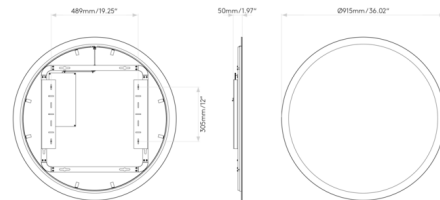

Description

The Varena Illuminated Mirror will create a relaxed atmosphere in any bathroom with its simple silhouette and integrated LED light source. Varena's warm, soft light is ideal for shaving or applying makeup. The mirror features a chamfered, sandblasted glass edge that gently diffuses the light and provides a soft border around the mirror's surface. Dimmable with trailing and leading edge dimmers. A separate metal-clad cable (MC whip) is required for install.

Shown in mirror

Specifications

COLOR	N/A
BODY FINISH	Mirror
WATTAGE	35W
DIMMER	Low Voltage Electronic
DIMENSIONS	36.02"W x 36.02"H x 1.97"D
INTEGRATED LED MODULE	1 x LED/35W/120-277V LED
COUNTRY OF ORIGIN	China