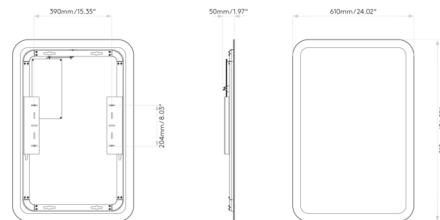

### Specifications

COLOR	N/A
BODY FINISH	Mirror
WATTAGE	35W
DIMMER	Low Voltage Electronic
DIMENSIONS	24.02"W x 36.02"H x 1.97"D
INTEGRATED LED MODULE	1 x LED/35W/120-277V LED
COUNTRY OF ORIGIN	China