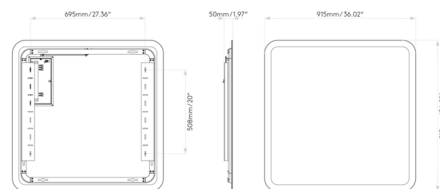

Shown in mirror

Specifications

COLOR	N/A
BODY FINISH	Mirror
WATTAGE	43W
DIMMER	Low Voltage Electronic
DIMENSIONS	36.02"W x 36.02"H x 1.97"D
INTEGRATED LED MODULE	1 x LED/43W/120-277V LED
COUNTRY OF ORIGIN	China