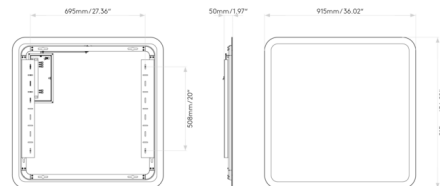

Shown in mirror

Specifications

COLOR	N/A
BODY FINISH	Mirror
WATTAGE	43W
DIMMER	Low Voltage Electronic
DIMENSIONS	36.02"W x 36.02"H x 1.97"D
INTEGRATED LED MODULE	1 x LED/43W/120-277V LED
COUNTRY OF ORIGIN	China