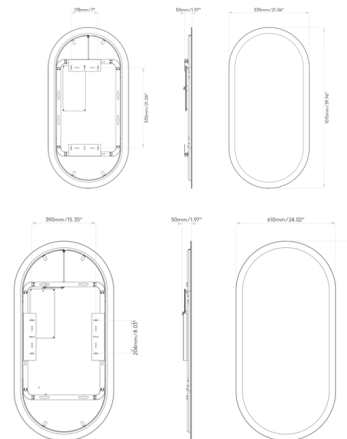

Shown in mirror