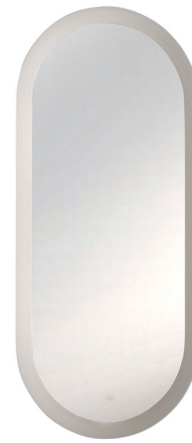

Lightology

lightology.com
866-954-4489
05-21-26

Project: _____
 Company: _____
 Location: _____ Fixture Type: _____
 SPEC #: **AST1118879**
 Approved On: _____ Approved By: _____

Varena Stadium Illuminated Mirror By Astro Lighting

Description

The Varena Illuminated Mirror will create a relaxed atmosphere in any bathroom with its simple silhouette and integrated LED light source. Varena's warm, soft light is ideal for shaving or applying makeup. The mirror features a chamfered, sandblasted glass edge that gently diffuses the light and provides a soft border around the mirror's surface. Dimmable with trailing and leading edge dimmers. May be mounted vertically or horizontally. A separate metal-clad cable (MC whip) is required for install.

Specifications

COLOR	N/A
BODY FINISH	Mirror
WATTAGE	32W
DIMMER	Low Voltage Electronic
DIMENSIONS	21.06"W x 39.96"H x 1.97"D
INTEGRATED LED MODULE	1 x LED/32W/120-277V LED
COUNTRY OF ORIGIN	China

Technical Information

LAMP LIFE	53000 hours
COLOR RENDERING	.90 CRI
LAMP COLOR	2700K

Shown in mirror

CLICK TO VIEW PRODUCT

Notes: