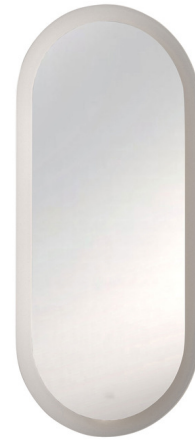

## Varena Stadium Illuminated Mirror By Astro Lighting

### Description

The Varena Illuminated Mirror will create a relaxed atmosphere in any bathroom with its simple silhouette and integrated LED light source. Varena's warm, soft light is ideal for shaving or applying makeup. The mirror features a chamfered, sandblasted glass edge that gently diffuses the light and provides a soft border around the mirror's surface. Dimmable with trailing and leading edge dimmers. May be mounted vertically or horizontally. A separate metal-clad cable (MC whip) is required for install.

### Specifications

COLOR	N/A
BODY FINISH	Mirror
WATTAGE	32W
DIMMER	Low Voltage Electronic
DIMENSIONS	21.06"W x 39.96"H x 1.97"D
INTEGRATED LED MODULE	1 x LED/32W/120-277V LED
COUNTRY OF ORIGIN	China

### Technical Information

LAMP LIFE	53000 hours
COLOR RENDERING	.90 CRI
LAMP COLOR	2700K

Shown in mirror

CLICK TO VIEW PRODUCT

Notes: