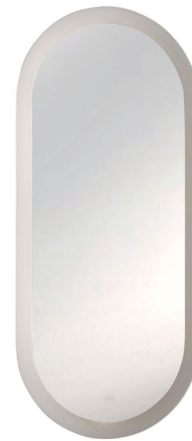

Lightology

lightology.com
866-954-4489
04-04-26

Project: _____
 Company: _____
 Location: _____ Fixture Type: _____
 SPEC #: **AST1118879**
 Approved On: _____ Approved By: _____

Varena Stadium Illuminated Mirror By Astro Lighting

Description

The Varena Illuminated Mirror will create a relaxed atmosphere in any bathroom with its simple silhouette and integrated LED light source. Varena's warm, soft light is ideal for shaving or applying makeup. The mirror features a chamfered, sandblasted glass edge that gently diffuses the light and provides a soft border around the mirror's surface. Dimmable with trailing and leading edge dimmers. May be mounted vertically or horizontally. A separate metal-clad cable (MC whip) is required for install.

Specifications

COLOR	N/A
BODY FINISH	Mirror
WATTAGE	32W
DIMMER	Low Voltage Electronic
DIMENSIONS	21.06"W x 39.96"H x 1.97"D
INTEGRATED LED MODULE	1 x LED/32W/120-277V LED
COUNTRY OF ORIGIN	China

Technical Information

LAMP LIFE	53000 hours
COLOR RENDERING	.90 CRI
LAMP COLOR	2700K

Shown in mirror

CLICK TO VIEW PRODUCT

Notes: