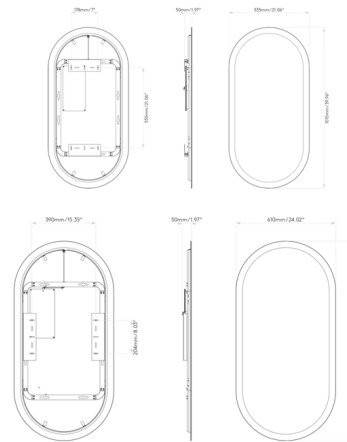

Shown in mirror