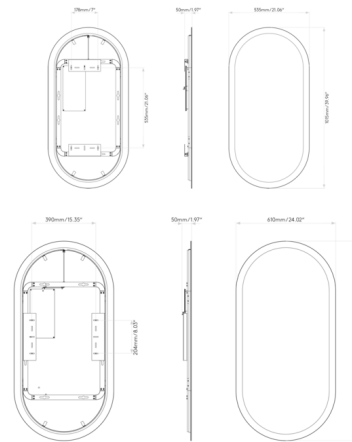

Shown in mirror