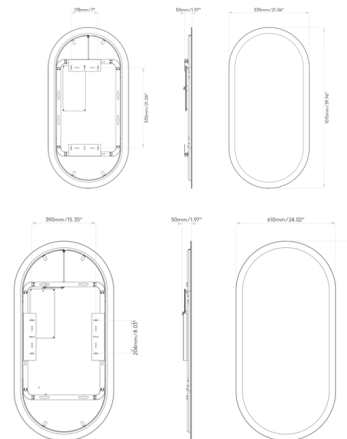

Shown in mirror

CLICK TO VIEW PRODUCT

Notes: