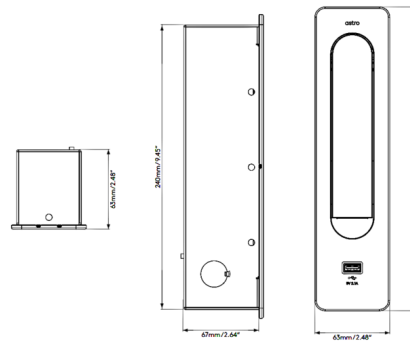

Lightology

lightology.com
866-954-4489
06-04-26

Project: _____

Company: _____

Location: _____ Fixture Type: _____

SPEC #: **AST1118887**

Approved On: _____ Approved By: _____

Keta Recessed Reading Light with USB Port By Astro Lighting

Description

The Keta Recessed Reading Light offers a sleek, modern twist on the classic swing arm wall sconce. The adjustable arm automatically switches off when it is folded down into the backplate, and also houses a convenient USB charging port. Tilt adjustable angle 84 degrees. Rotation adjustable angle 170 degrees. IC rated. Note: Fixture will not cover a standard 4 inch junction box and includes a 2 inch junction box for mounting. A 120-277V driver is included.

Specifications

COLOR	N/A
BODY FINISH	Bronze
WATTAGE	3.3W
DIMMER	Not Dimmable
DIMENSIONS	2.48"W x 10.08"H x 2.64"D
INTEGRATED LED MODULE	1 x LED/3.3W/120-277V LED
COUNTRY OF ORIGIN	China

Technical Information

BEAM ANGLE	30°
COLOR RENDERING	90 CRI
LAMP COLOR	2700K
LUMENS/WATT	46.36
LUMINOUS FLUX	153 lumens

Notes: